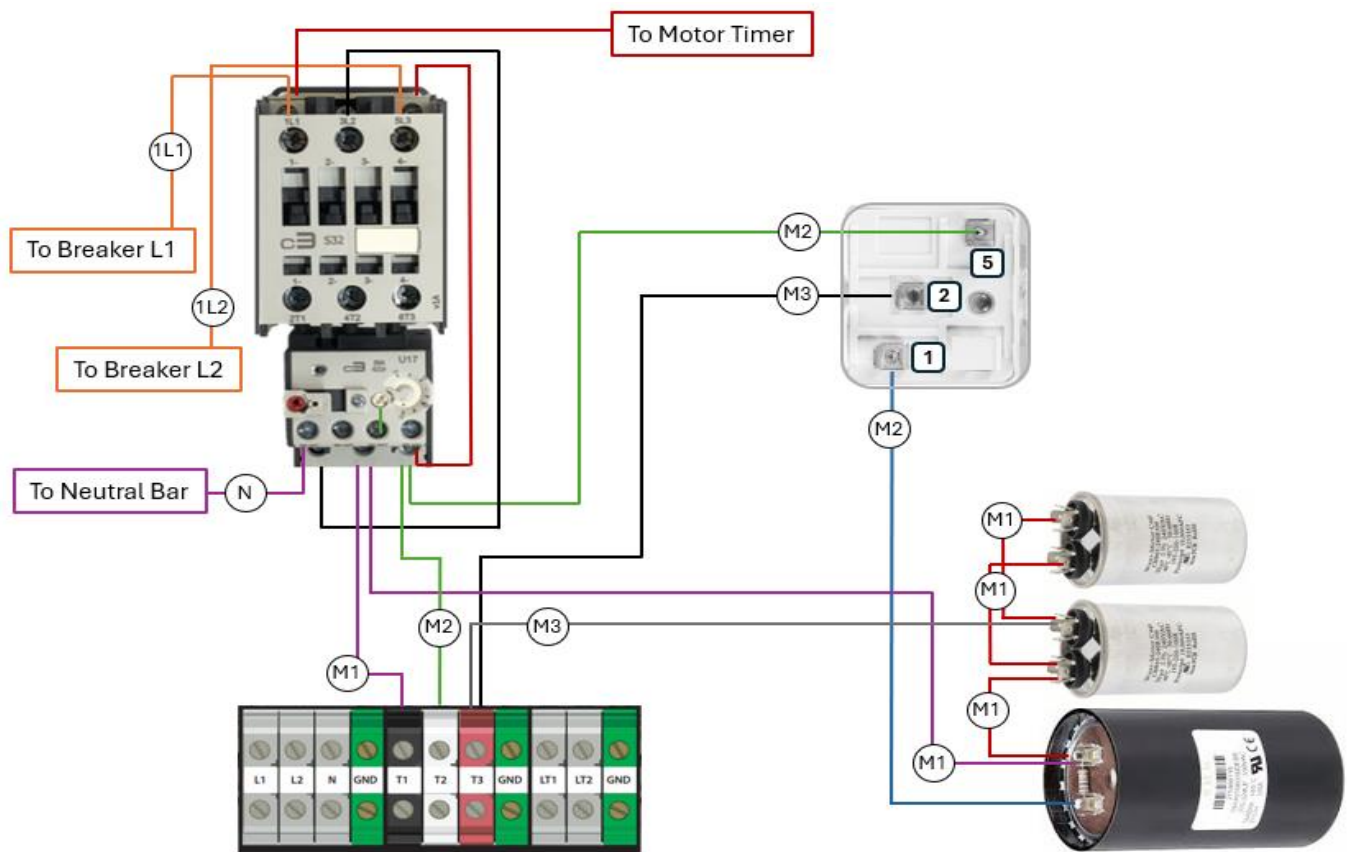

AIRMAX 5 HP 230v Contactor & Capacitor Wiring