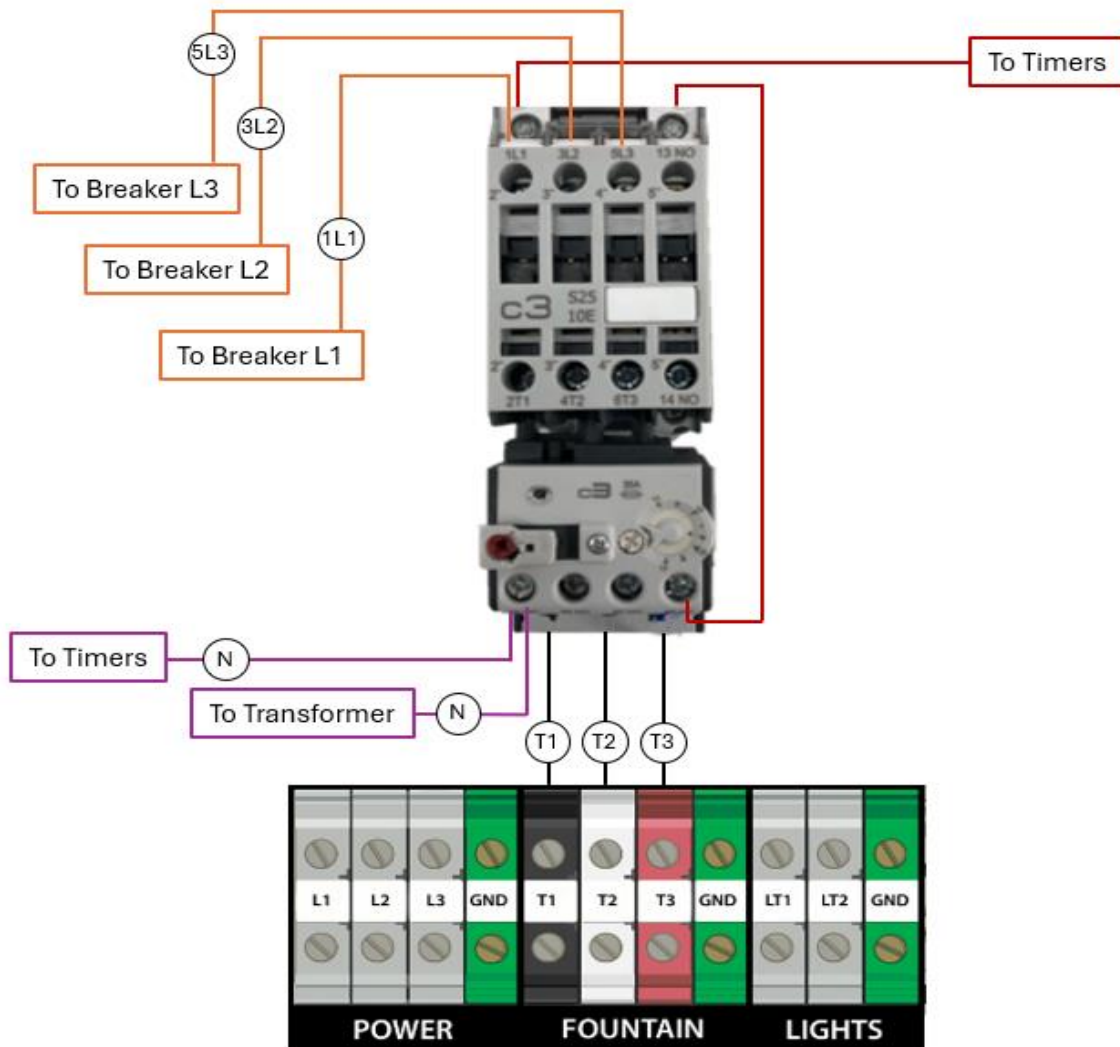

AIRMAX 2 - 5 HP 460v Contactor Wiring