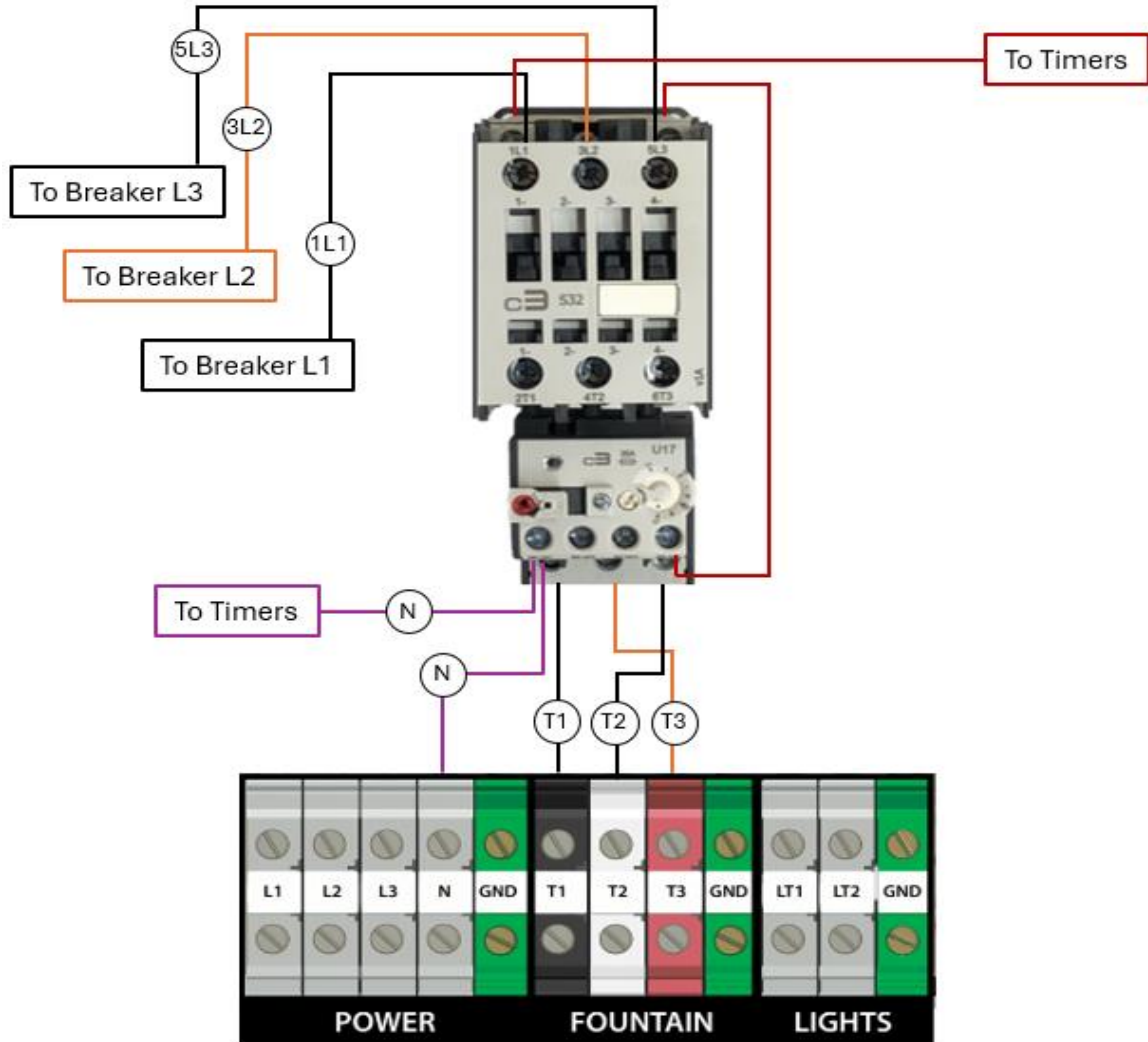

AIRMAX 7.5 - 10 HP 230v Contactor Wiring