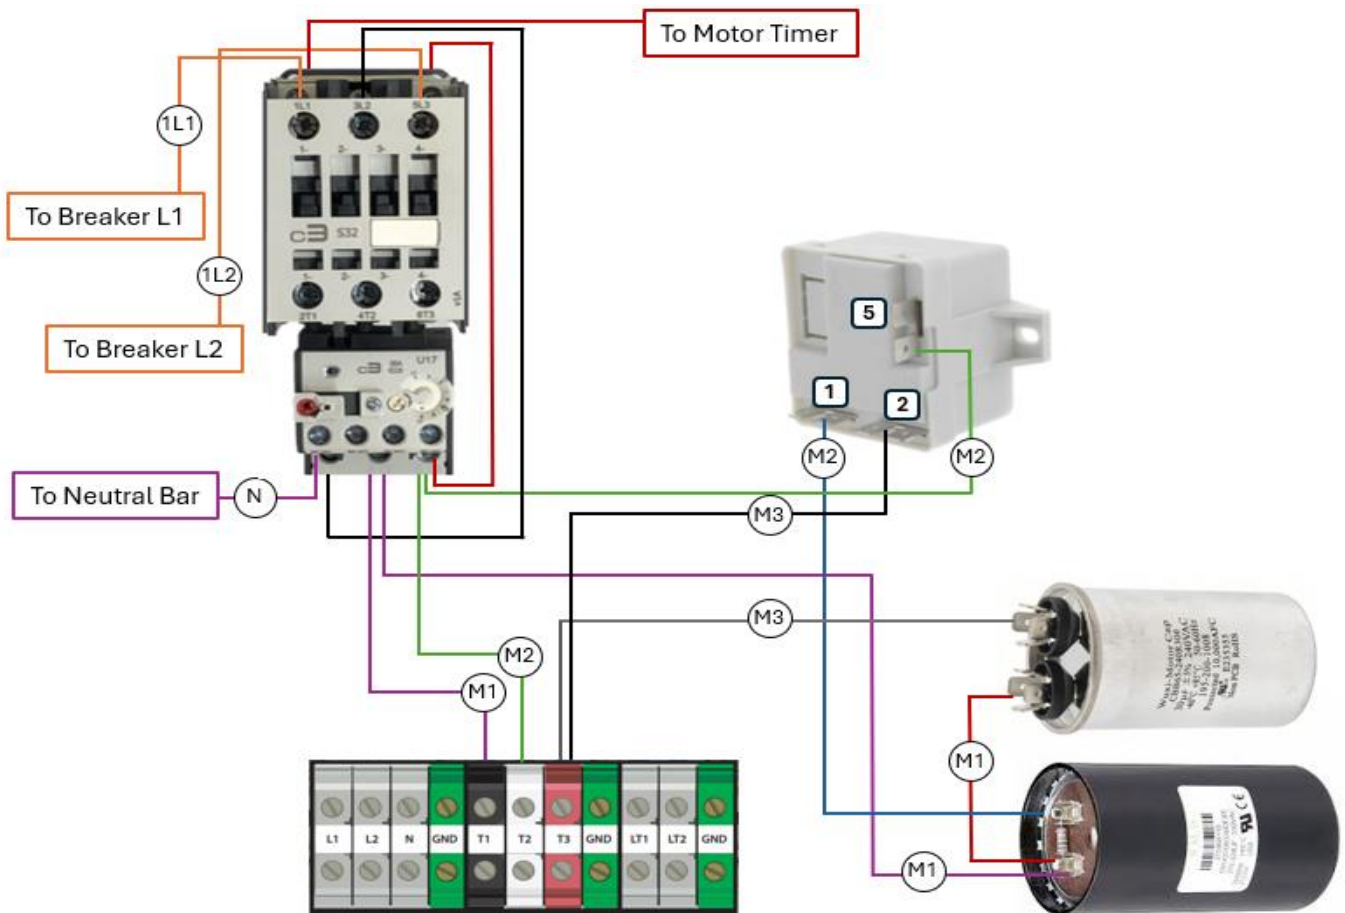

AIRMAX 3 HP 230v Contactor & Capacitor Wiring